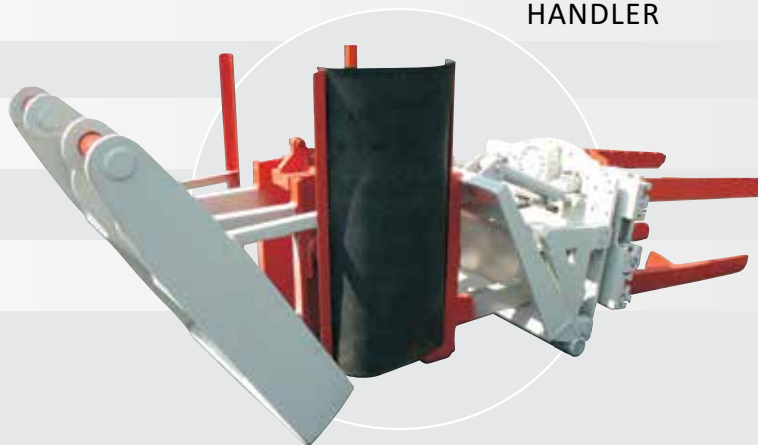

# Man Baskets, Attachments & REPAIRS

STANDARD  
MAN CAGE

MAST  
REPAIR

ELEVATED  
WORKING  
PLATFORM

AXLE  
REPAIR

WHEEL  
GUARD

GOODS  
CAGE

# Modifications, extentions & TYRE HANDLERS

FORK  
MODIFICATIONS

EYE MOUNT  
FORKS

HEAVY DUTY  
INDUSTRIAL TYRE  
HANDLER

INDUSTRIAL  
TYRE HANDLER

FORK  
EXTENTIONS